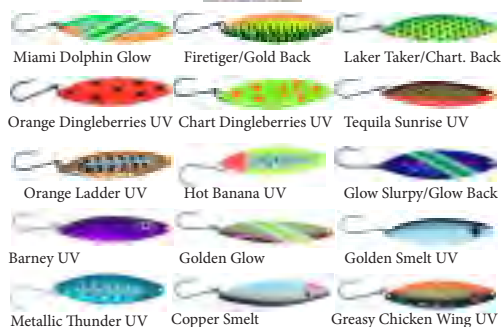

FINN TACKLE

Finn Spoons

300 Series	$6.99