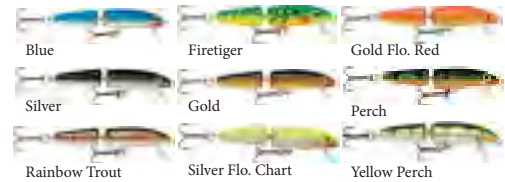

Jointed

J07 2-3/4" **$7.49**
J09 3-1/2" **$7.99**
J11 4-3/8" **$8.49**
J13 5-1/4" **$9.49**