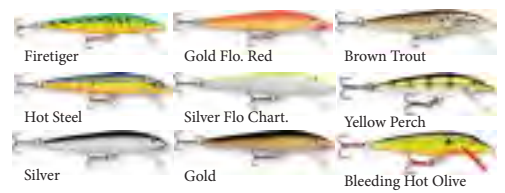

Bomber

B15 Long A **\$6.99**

Minnows

Jr Minnow 3-1/2" **\$6.99**
Minnow 4-1/2" **\$7.49**

Flicker Shad Jointed

FFSH5J 5cm **\$5.99**
FFSH7J 7cm **\$5.99**

Flicker Shad Shallow

FFSH5S 5cm **\$4.99**
FFSH7S 7cm **\$4.99**