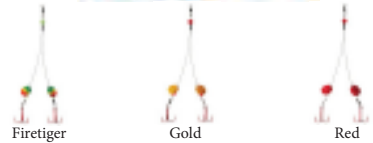

Bigtooth Rig

Heavy duty 45 lb. lo-vis black surflon coated stainless steel wire, 7" Y-yoke.

#2	$5.99
#1/0	$5.99