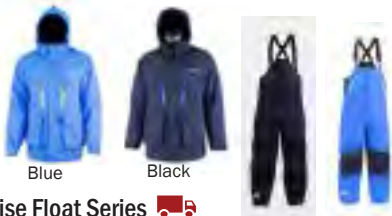

ICEARMOR
BY CLAM

Blue

Black

Rise Float Series

100% waterproof, Motion float technology adds buoyancy, waterproof phone pouch, 3M Reflective material, 100 grams fixed insulation, waterproof cell phone pocket, removable hood, two way storm flap on jacket, adjustable inseam on bibs. 4XL and 5XL available in black only. Not USCG approved.

Rise Jacket

Small-5XL **$134.99**