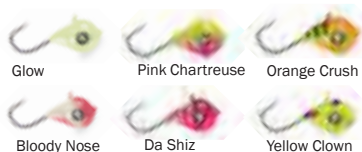

NEW! Google Tungsten Jig

3GE 3mm 2pk **$3.49**
5GE 5mm 2pk **$3.49**